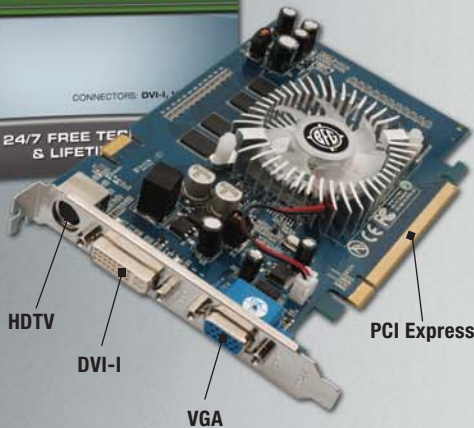

[BFG Tech]

NOTE: For the power requirements of two NVIDIA GeForce 7300 GT-based graphics cards running in an NVIDIA SLI configuration, please visit our website at www.bfgtech.com.

SPECIFICATIONS

- › GPU: NVIDIA® GeForce® 7300 GT
- › Bus Type: PCI Express
- › Memory: 512MB DDR2
- › Connectors: DVI-I, VGA, HDTV
- › Core Clock: 350MHz
- › RAMDACs: Dual 400MHz
- › API Support: Microsoft® DirectX® 9.0 and lower, OpenGL® 2.0 and lower for Microsoft Windows®
- › Vertices/Second: 350 million

NVIDIA FEATURES AT A GLANCE

- › Windows Vista™ ready
- › PCI Express ×16
- › NVIDIA SLI multi-GPU ready
- › Superscalar GPU architecture
- › NVIDIA CineFX® 4.0 engine
- › Microsoft DirectX 9.0 Shader Model 3.0 support
- › NVIDIA nView® multi-display technology

RESOLUTION & REFRESH

Maximum Refresh Rate	240Hz
Maximum VGA Resolution	2048 × 1536 @ 85Hz, 32-bit color
Maximum DVI Resolution**	1600 × 1200 @ 60Hz, 32-bit color
Maximum HDTV Out (Component) Resolution	1920 × 1080 (1080i)
Maximum TV Out (S-Video) Resolution	720 × 480 (480i) NTSC 720 × 576 (576i) PAL

** Supports up to 1920 × 1200 @ 60Hz on flat panel displays that support reduced blanking.

INCLUDED IN BOX

- › BFG NVIDIA GeForce 7300 GT 512MB graphics card
- › Quick install guide
- › DVI-I to VGA dongle
- › HDTV dongle
- › Driver CD, which includes
  - › NVIDIA ForceWare® unified graphics drivers
  - › Full installation manual .pdf

SYSTEM REQUIREMENTS

- › CPU with 700MHz processor or higher
- › 128MB of system memory
- › CD or DVD-ROM drive
- › 35MB available hard disk space (50MB for full installation)
- › Microsoft Windows XP
- › A PCI Express compliant motherboard
- › 350W PCI Express compliant power supply
- › A vacant ×16 PCI Express slot

INNOVATORS OF 24/7 FREE TECH SUPPORT* & LIFETIME WARRANTY†

BFG Technologies | 28690 Ballard Drive | Lake Forest, Illinois 60045 | 847.281.3110 | sales@bfgtech.com | support@bfgfix.com | www.bfgtech.com