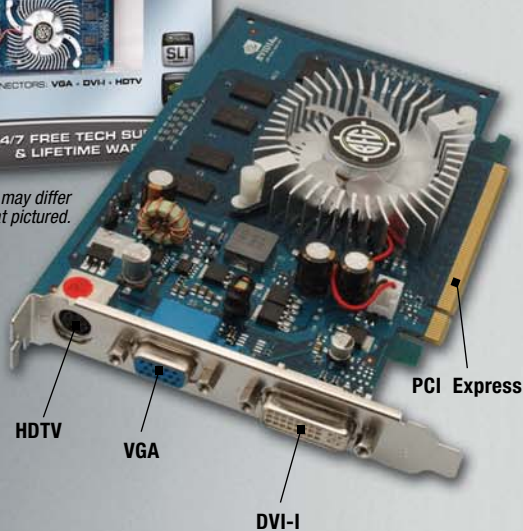

GEFORCE® 7300 GT OC™

AUTHORIZED BOARD PARTNER

- › 256MB
- › DDR2
- › PCI Express®
- › SLI™ Ready

Part Number: BFGR73256GTOCE
 UPC: 876758000506

Your product may differ from that pictured.

[BFG Tech]

NOTE: For two GeForce 7300 GT-based graphics cards running in NVIDIA SLI configuration, a minimum 400W system power supply is recommended. Visit www.slizone.com for more information.

SPECIFICATIONS

- › GPU: NVIDIA® GeForce® 7300 GT
- › Bus Type: PCI Express
- › Memory: 256MB DDR2
- › Connectors: VGA, DVI-I, HDTV
- › Core Clock: 375MHz (vs. 350MHz standard)
- › RAMDACs: Dual 400MHz
- › API Support: Microsoft® DirectX® 9.0 and lower, OpenGL® 2.0 and lower for Microsoft Windows®
- › Vertices/Second: 375 million

NVIDIA FEATURES AT A GLANCE

- › Windows Vista™ ready
- › PCI Express x16
- › NVIDIA SLI multi-GPU ready
- › Superscalar GPU architecture
- › NVIDIA CineFX® 4.0 engine
- › Microsoft DirectX 9.0 Shader Model 3.0 support
- › NVIDIA nView® multi-display technology